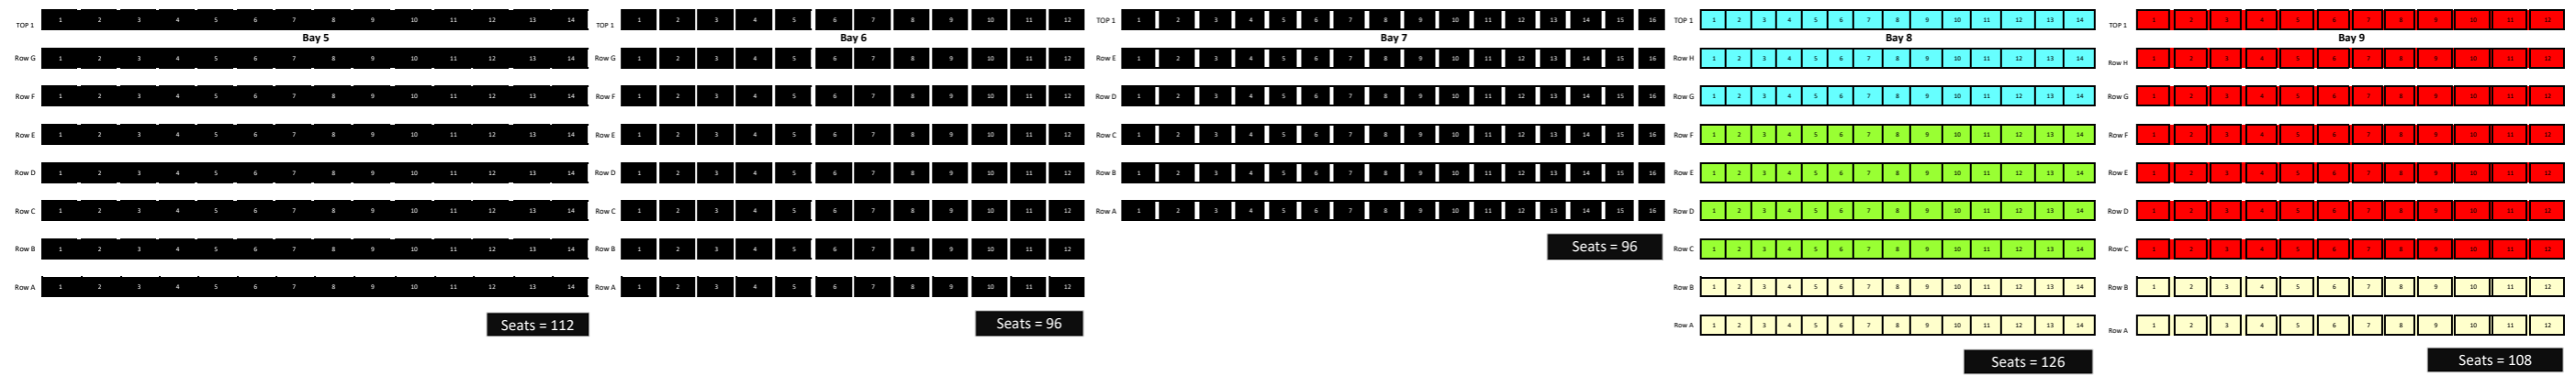

Short Course - Seating Plan (Day 1 - 2)

Seats = 32

- 1
- 2
- 3
- 4
- 5
- 6
- 7
- 8
- 9
- 10
- 11
- 12
- 13
- 14
- 15
- 16
- 17
- 18
- 19
- 20
- 21
- 22
- 23
- 24
- 25
- 26
- 27
- 28
- 29
- 30
- 31
- 32

Seats = 112

Seats = 112

Seats = 112

STAIRS

Seats = 104

Seats = 14

- Spectators
- Auckland
- Bay of Plenty
- Canterbury
- Counties
- Hawkes Bay
- Manawatu
- Nelson
- Northland
- Otago
- Southland
- Taranaki
- Waikato
- Wellington

Resolutions
Desk

MEDAL DAIS

Short Course - Seating Plan (Day 1 - 2)

COMPETITION POOL

WARM UP POOL

START
END

CONTROL ROOM