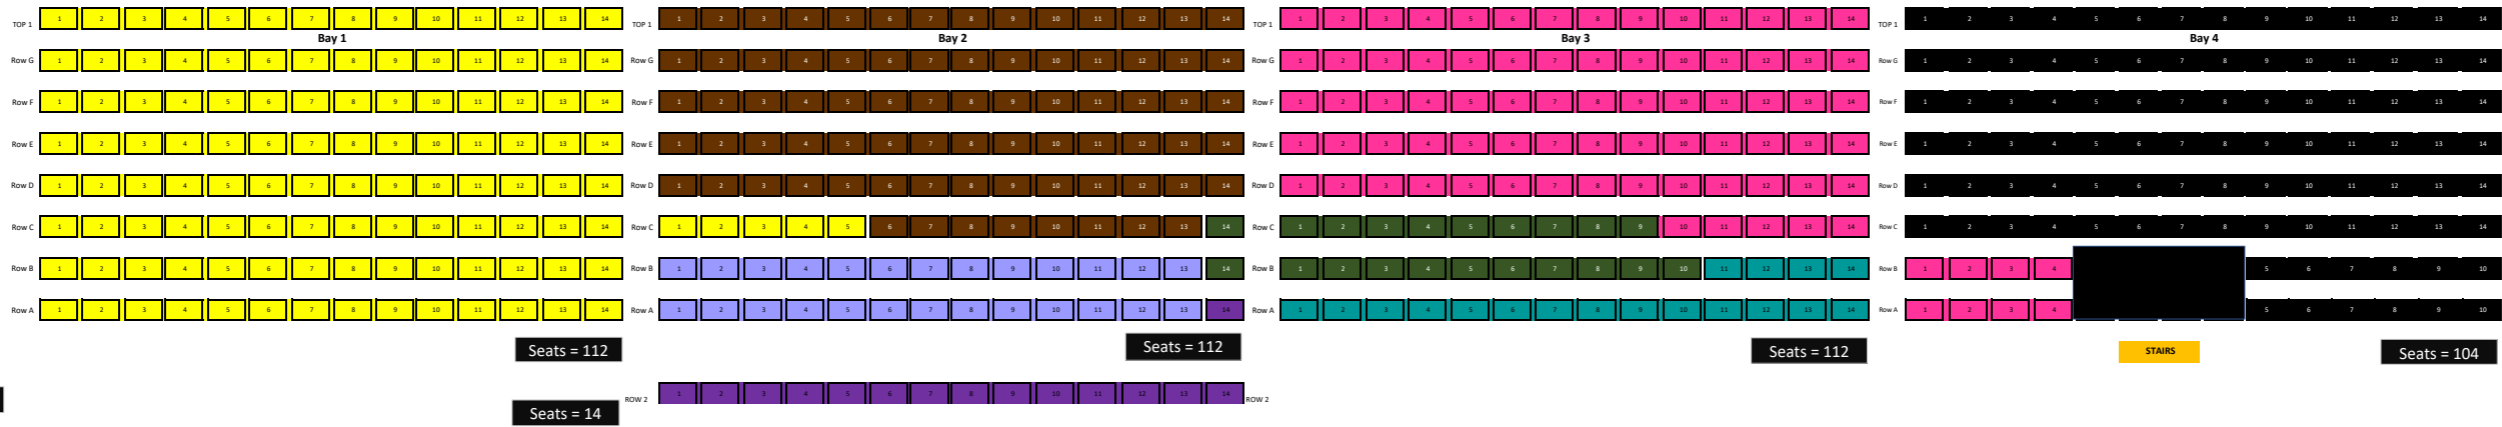

Short Course - Seating Plan (Day 1 - 2)

Seats = 32

- 1
- 2
- 3
- 4
- 5
- 6
- 7
- 8
- 9
- 10
- 11
- 12
- 13
- 14
- 15
- 16
- 17
- 18
- 19
- 20
- 21
- 22
- 23
- 24
- 25
- 26
- 27
- 28
- 29
- 30
- 31
- 32

Seats = 112

Seats = 112

Seats = 112

STAIRS

Seats = 104

Seats = 14

- Spectators
- Auckland
- Bay of Plenty
- Canterbury
- Counties
- Hawkes Bay
- Manawatu
- Nelson
- Northland
- Otago
- Southland
- Taranaki
- Waikato
- Wellington

Resolutions
Desk

MEDAL DAIS

Short Course - Seating Plan (Day 1 - 2)

COMPETITION POOL

WARM UP POOL

START
END

CONTROL ROOM